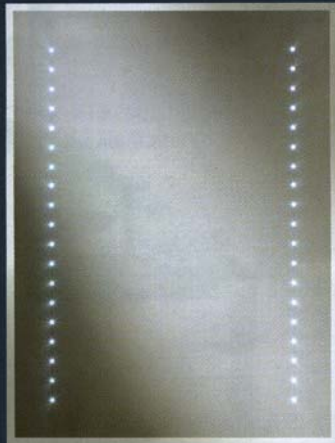

All mirrors incorporate an infrared 'no touch' switch for safety and ease of use. Simply move your hand in front of the sensor to activate the lights. Made from 5mm PVC backed safety glass and are IP44* water resistant rated for your safety and peace of mind. The internal de-mister pad ensures that the mirrors do not steam up.

Hollywood

- Unique clear border
- Can be mounted landscape or portrait
- 38 Long life LED's - 60,000 hours of continuous use
- Easy to install
- IP44* rated
- Infrared switch
- De-mister pad

H800 x W600 x 40mm
RPR102 **£299**

Vegas

- Ambient light at base to illuminate basin/tap
- Portrait mounted only
- 30 Long life LED's - 60,000 hours of continuous use
- Easy to install
- IP44* rated
- Infrared switch
- De-mister pad

H650 x W450 x 40mm
RPR100 **£279**

Aztec

- Can be mounted landscape or portrait
- Easy to install
- IP44* rated
- Infrared switch
- De-mister pad

H800 x W600 x 45mm
RPR104 **£289**

Saturn

- Can be mounted landscape or portrait
- Easy to install
- IP44* rated
- Infrared switch
- De-mister pad