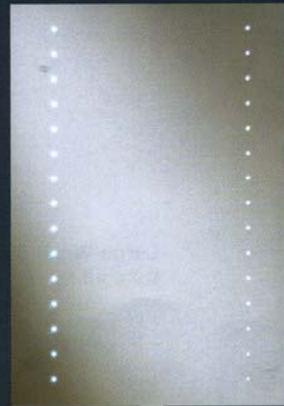

All mirrors incorporate an infrared 'no touch' switch for safety and ease of use. Simply move your hand in front of the sensor to activate the lights. Made from 5mm PVC backed safety glass and are IP44* water resistant rated for your safety and peace of mind. The internal de-mister pad ensures that the mirrors do not steam up.

Hollywood

- Unique clear border
- Can be mounted landscape or portrait
- 38 Long life LED's - 60,000 hours of continuous use
- Easy to install
- IP44* rated
- Infrared switch
- De-mister pad

H800 x W600 x 40mm
RPR102 **£299**

Vegas

- Ambient light at base to illuminate basin/tap
- Portrait mounted only
- 30 Long life LED's - 60,000 hours of continuous use
- Easy to install
- IP44* rated
- Infrared switch
- De-mister pad

H650 x W450 x 40mm
RPR100 **£279**

Aztec

- Can be mounted landscape or portrait
- Easy to install
- IP44* rated
- Infrared switch
- De-mister pad

H800 x W600 x 45mm
RPR104 **£289**

Saturn

- Can be mounted landscape or portrait
- Easy to install
- IP44* rated
- Infrared switch
- De-mister pad