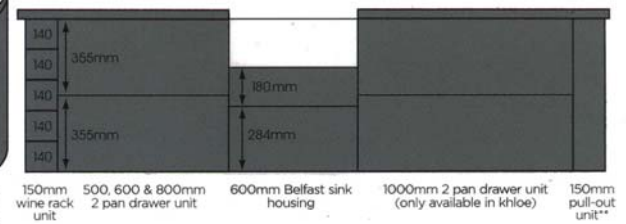

Wall Units

Drawer Units

Hi-line Units

*Only available with knightsbridge and keswick. ** Available across all ranges including stainless steel.