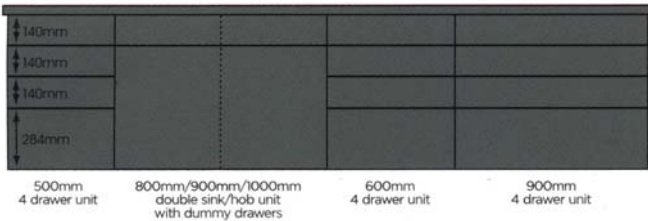

Wall Units

Drawer Units

Hi-line Units

*Only available with knightsbridge and keswick. ** Available across all ranges including stainless steel.