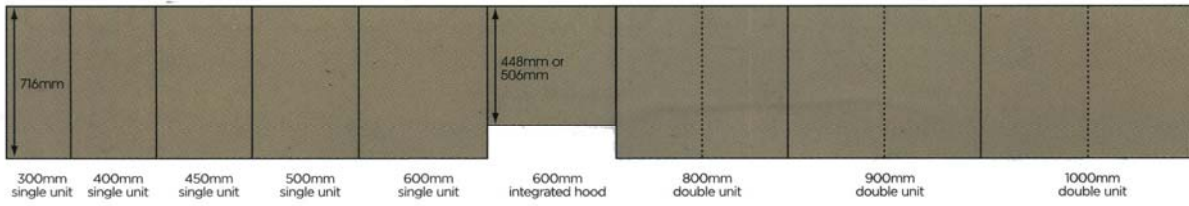

Wall Units

Drawer Units

Hi-line Units

*Only available with knightsbridge and keswick. ** Available across all ranges including stainless steel.