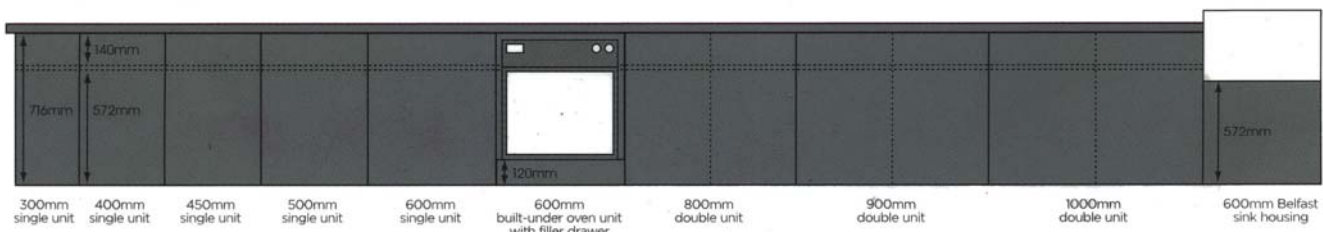

Wall Units

Drawer Units

Hi-line Units

*Only available with knightsbridge and keswick. ** Available across all ranges including stainless steel.