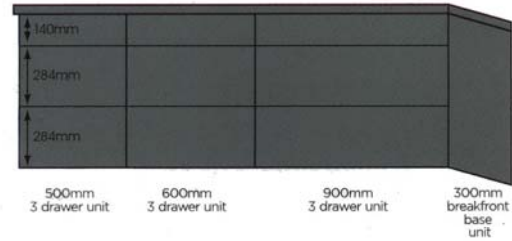

Wall Units

Drawer Units

Hi-line Units

*Only available with knightsbridge and keswick. ** Available across all ranges including stainless steel.