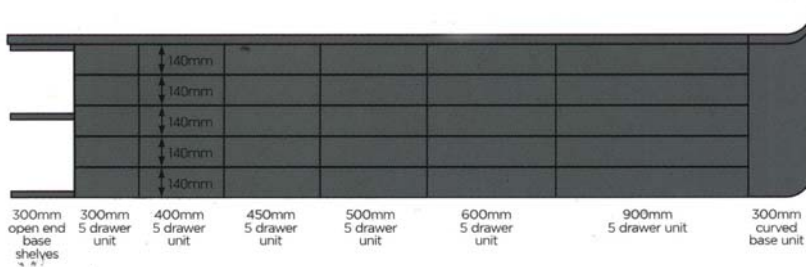

Wall Units

Drawer Units

Hi-line Units

*Only available with knightsbridge and keswick. ** Available across all ranges including stainless steel.